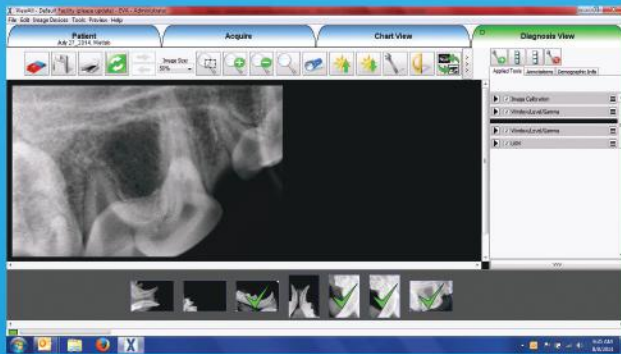

➔ FREE LIVE ONLINE TRAINING SESSIONS AVAILABLE WEEKLY