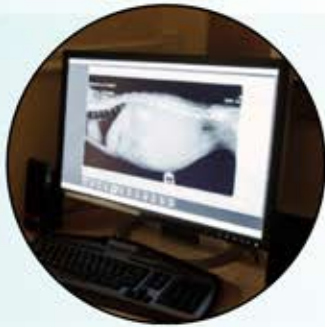

Digital DX-C

The Canon panel is removable and can be used for horizontal beam, weight bearing, oblique and cross table exams.

Images Direct to your Computer in seconds

Our Flat Panel digital technology delivers images in seconds, and offers lower exposure time than traditional film systems. With the Image Evaluation software, you can adjust images and diagnose immediately to inform clients in real time.

SingleTouch Monitor System

If you purchase a complete new system or upgrade from a VetRay (Sedecal) film x-ray machine, you will receive the benefit of our SingleTouch Monitor. The Single Touch Monitor is the only monitor needed in the x-ray room. Learn more at www.VetRay.com

High Frequency Generator

HF - 32 kW, 400 mA, 125 kVp, 500 mA single or three phase operation. Generator fits inside table to optimize space in x-ray room.

Hands Free Collimator Light Control

Allows operator to keep hands on patient for convenient positioning.

We are the Manufacturer

The VetRay line of x-ray solutions is created by the world's leading x-ray manufacturer, Sedecal. Our team of experts and remote support staff is always on duty to assist you.

Share and transfer images on multiple platforms.