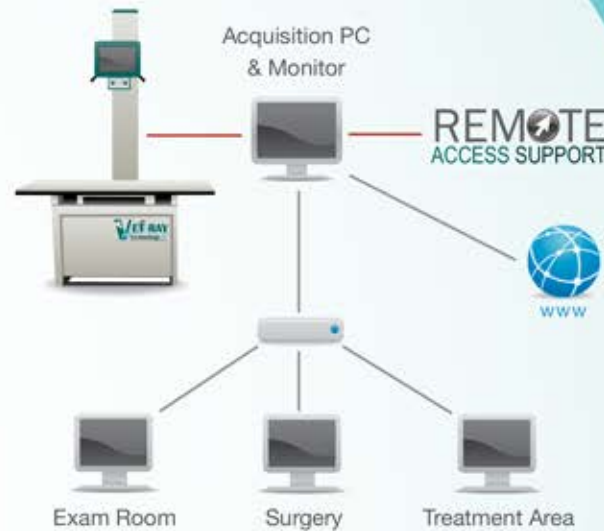

Using both CCD and Flat Panel Detectors.

SINGLE TOUCH

THE ONLY SINGLE MONITOR SYSTEM IN DIGITAL VETERINARY X-RAY

The SingleTouch Monitor is the only monitor that needs to be in the x-ray room. It allows you to stay table side with the patient, enhancing safety, convenience, and efficiency. The images are sent directly to your workstation for viewing and editing. You can use the preset technique or manually modify your own technique.

Easy as 1,2,3...images in 6 seconds!

The Vet Ray systems also includes: Aquisition PC • 2mp high resoution 21" monitor • *Unlimited viewing licenses

*All systems except DX-I. DX-I system includes 5 viewing licenses

NETWORKING & SUPPORT POWERFUL & SIMPLE

Our Digital Vet systems interact with your clinic network

DICOM 3 compliant with Worklist Modality

Help is just a moment away with our "Remote Access Support"

We are the only Digital X-ray company with "complete integration".

Purchase of X-Ray Digital System does not include network server or viewing stations.

With Remote Access Support we can log into the computer, and also the x-ray generator.

OPTIONS

- Orthopedic Templating Software
- 24" Viewing Monitor
- Viewing Stations
- Digital Dental
- PACS